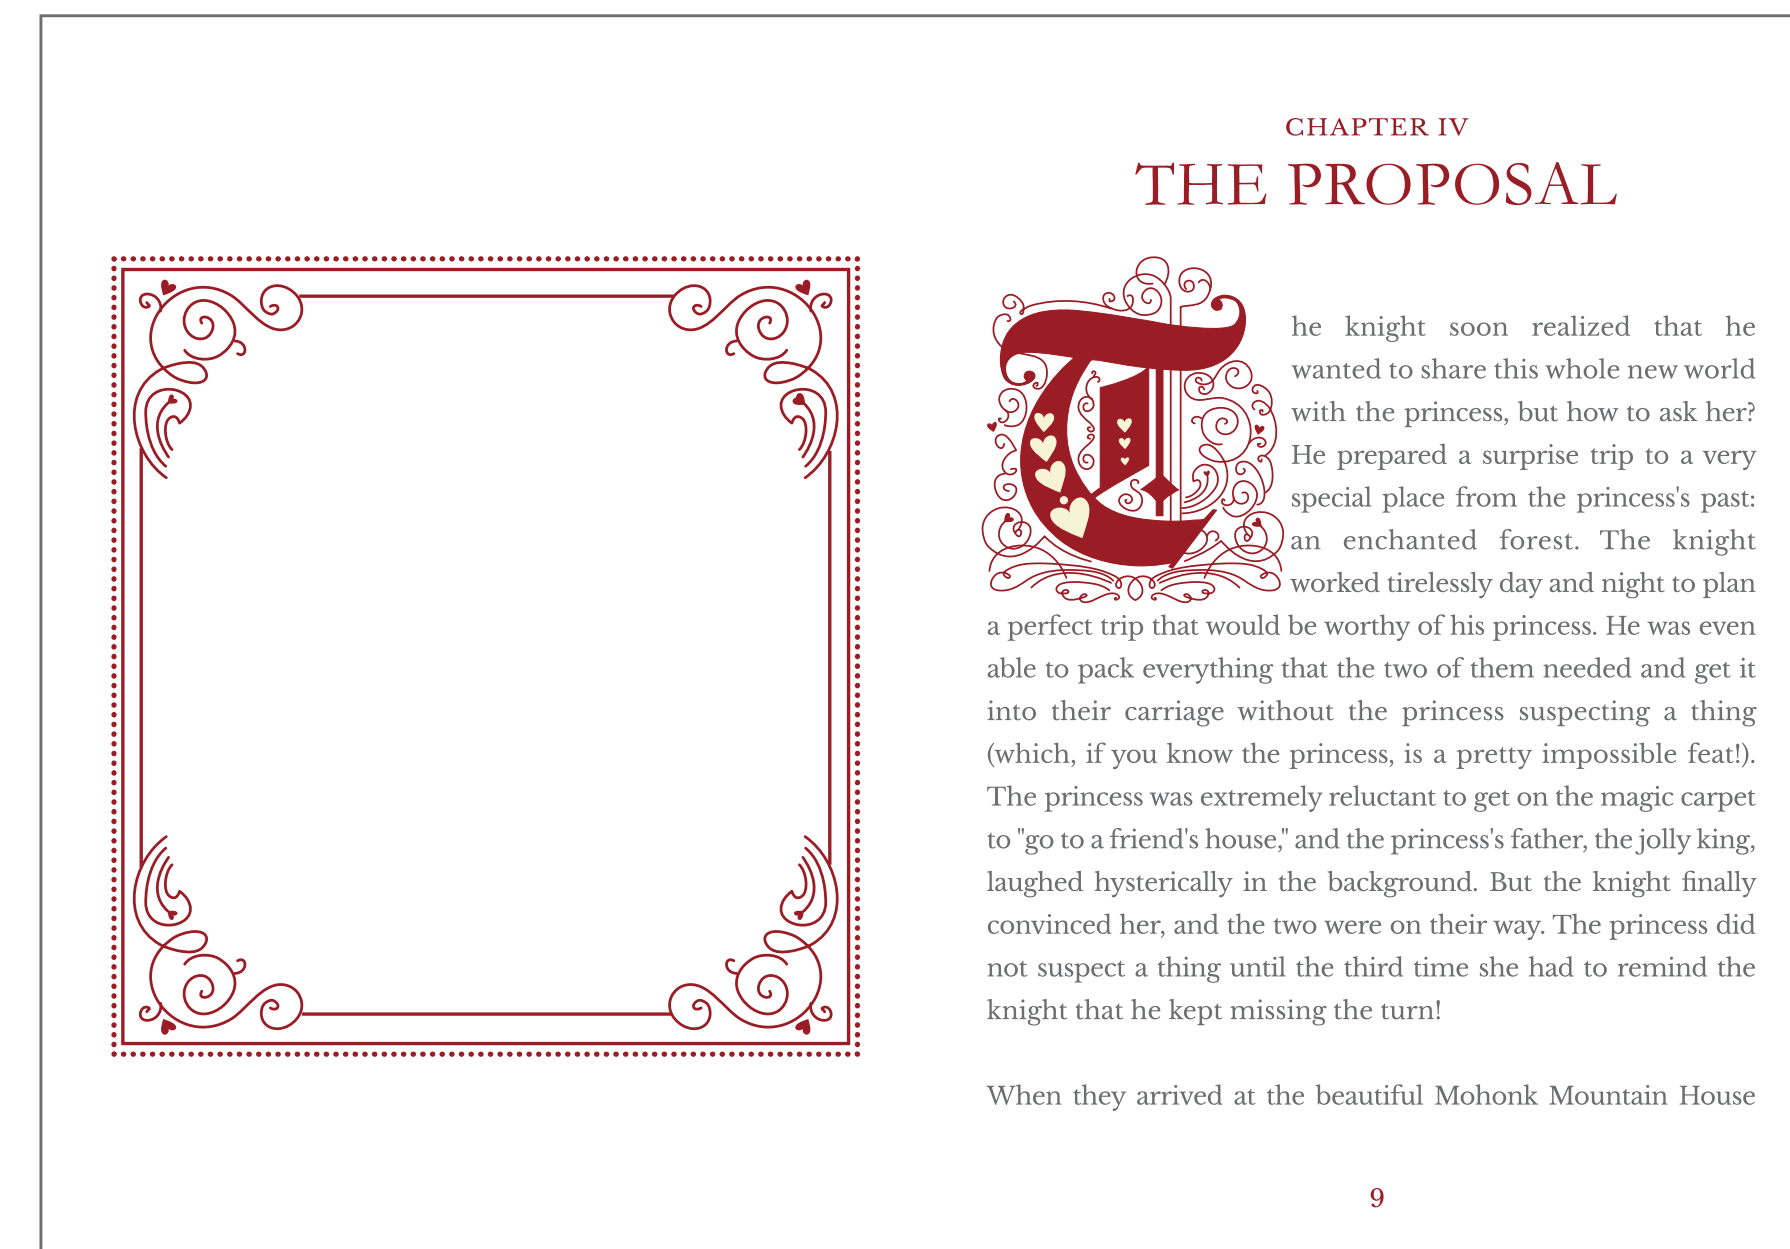

(map left)

BACK read order PAGE 4 | read order PAGE 9