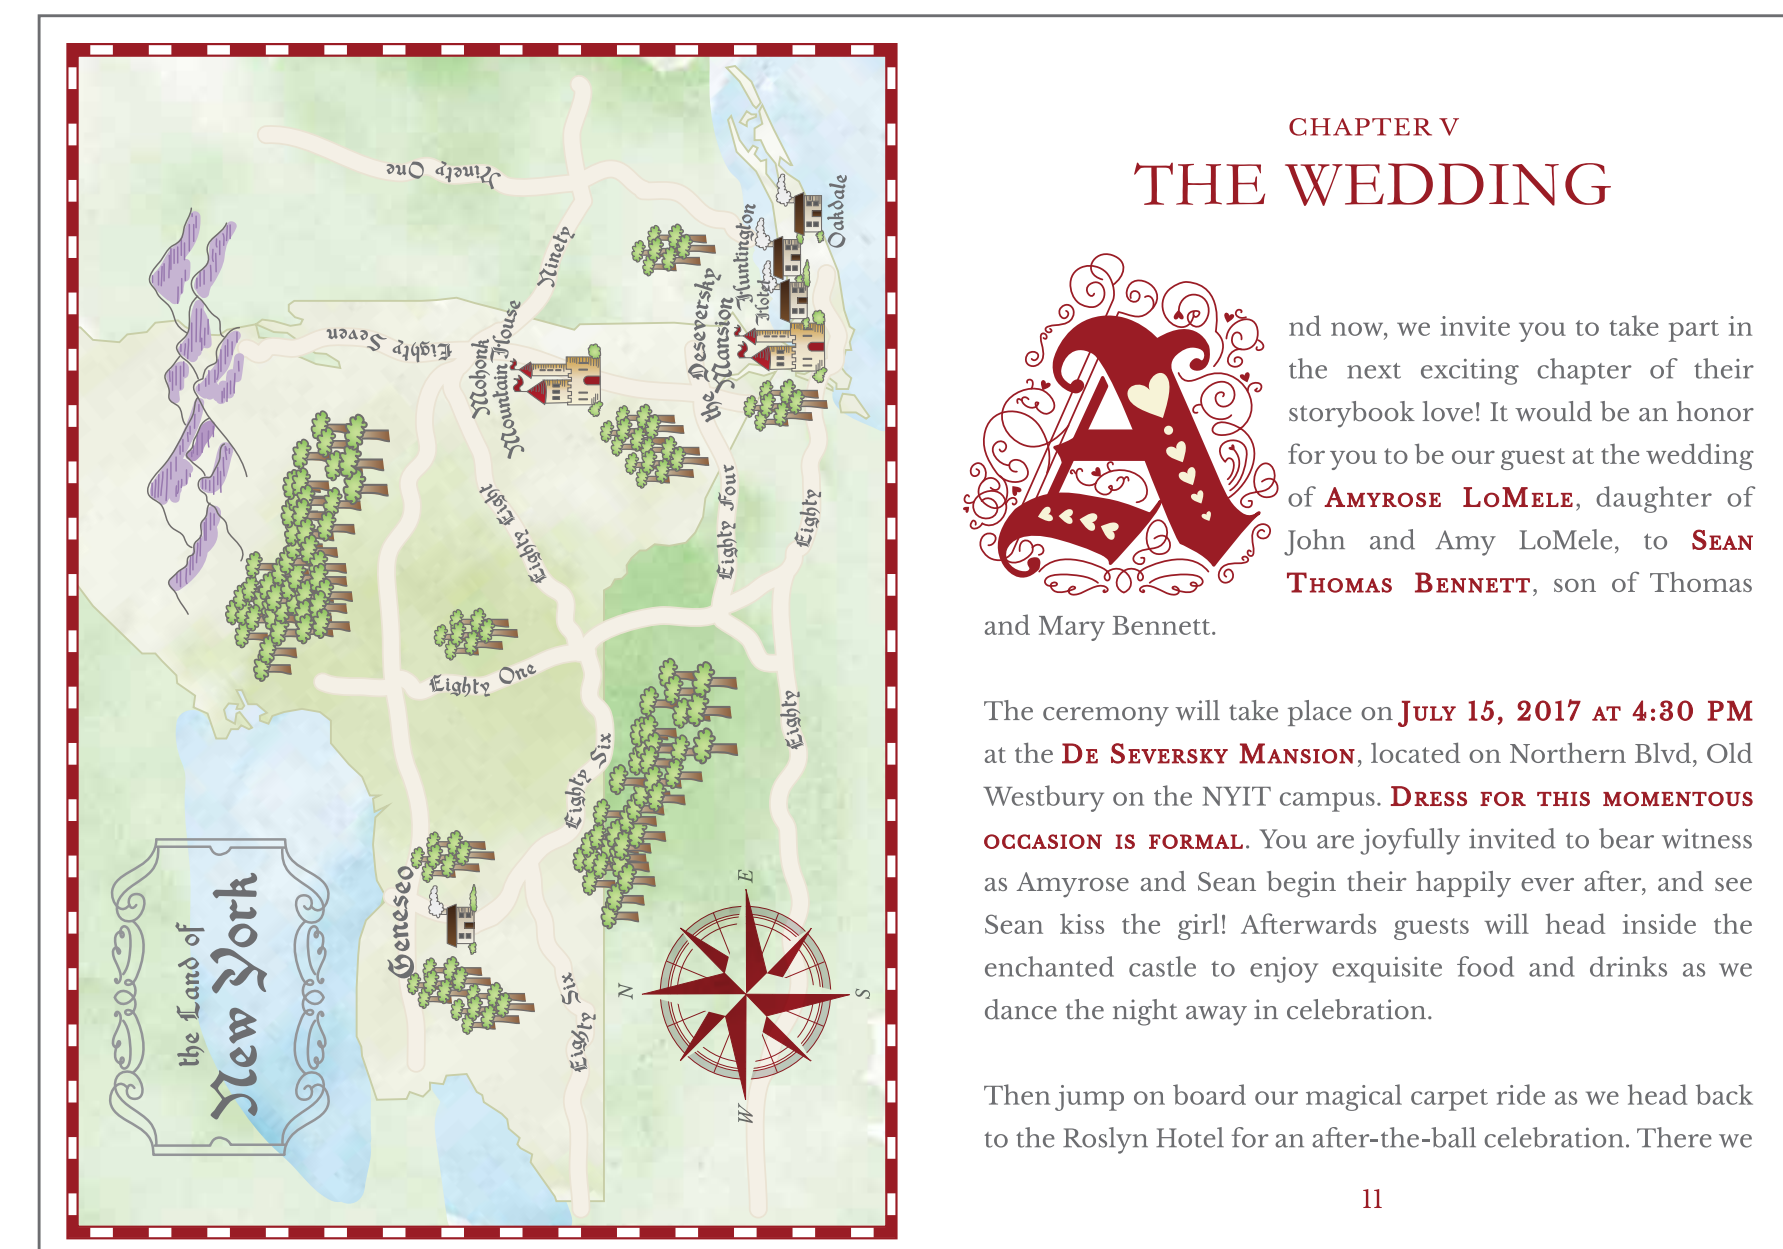

3.5" x 4.9" RSVP Card
on 100#C Eggshell White, 4/0

RSVP card form with fields for name, address, phone, email, and date.

4Bar RSVP Envelope in NATURAL KRAFT
Addressed

BACK read order PAGE 2 | read order PAGE 11